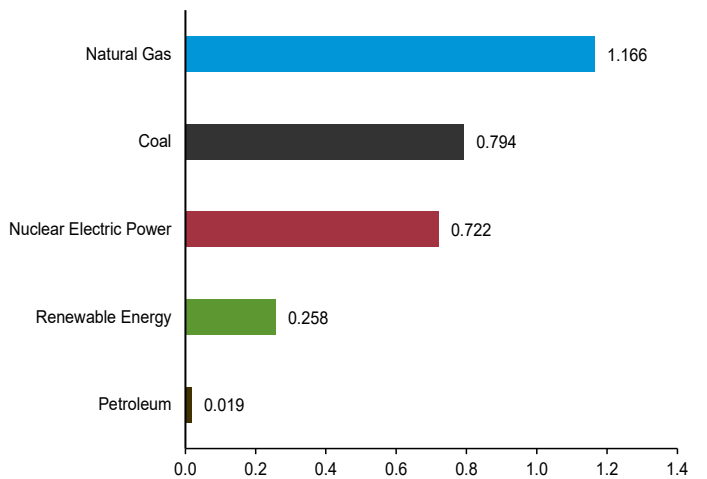

Figure 2.6 Electric Power Sector Energy Consumption

(Quadrillion Btu)

By Major Source, 1949–2023

By Major Source, Monthly

Total, January

By Major Source, January 2024

Web Page: <http://www.eia.gov/totalenergy/data/monthly/#consumption>.
Source: Table 2.6.