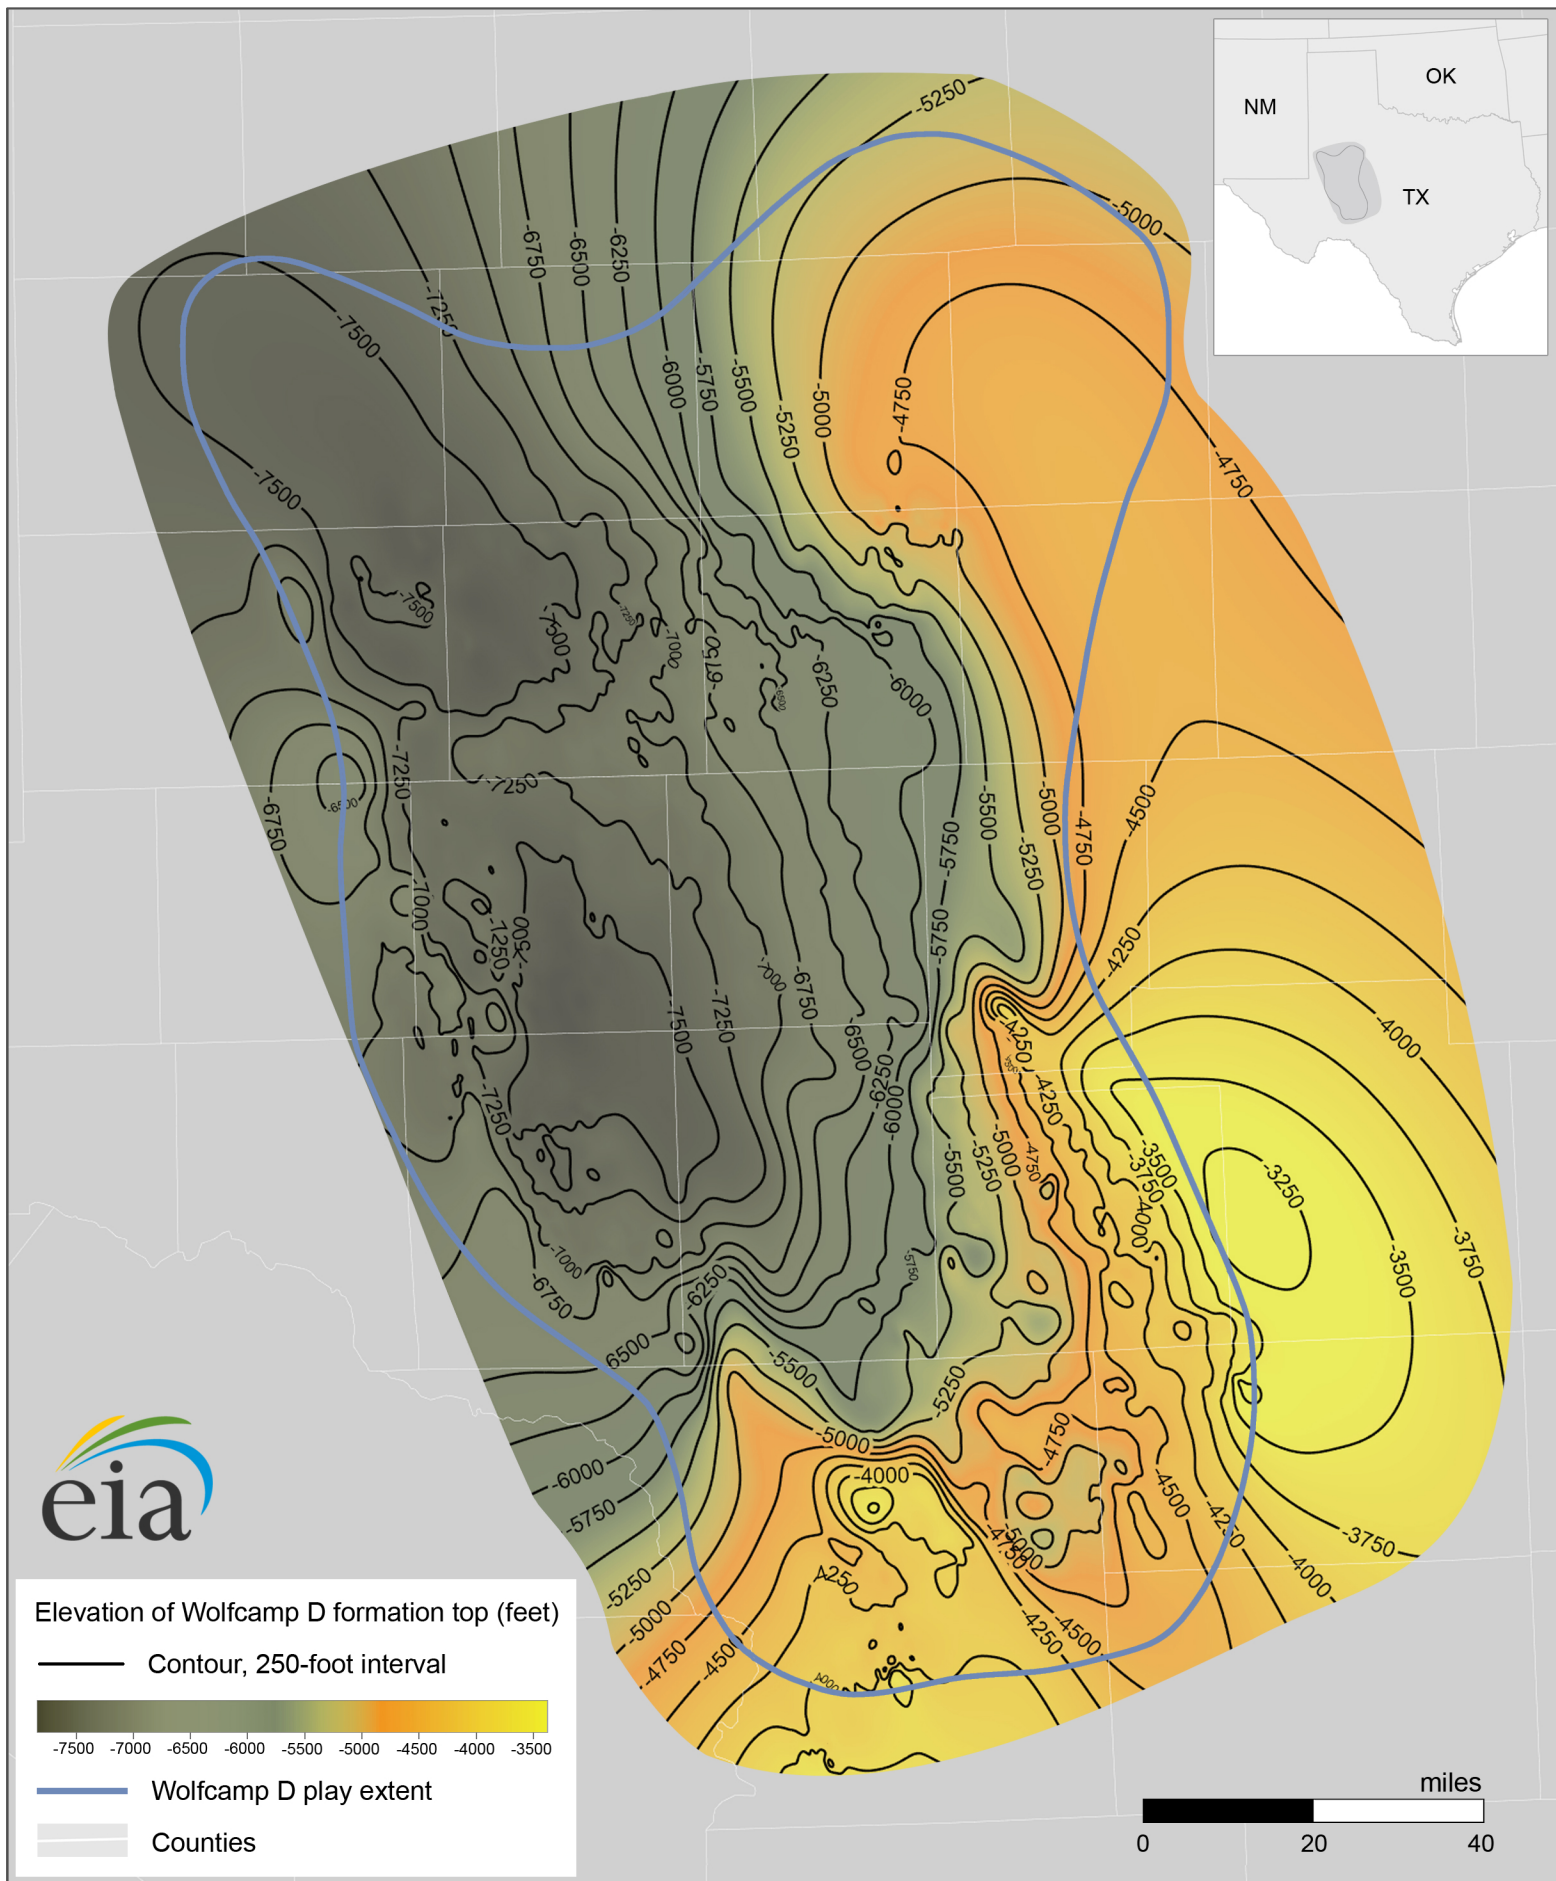

Wolfcamp D formation structure map (Midland Basin)

Source: U.S. Energy Information Administration based on Enverus (DrillingInfo) Inc., U.S. Geological Survey. Updated April 2020.